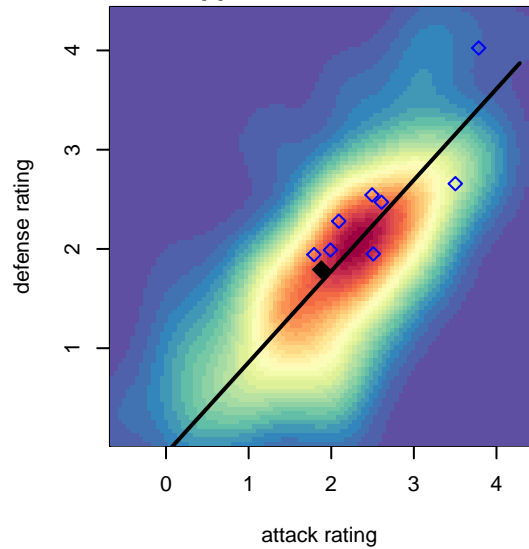

RV Slammers Orange G03

Rainier Valley Slammers
 Auburn, WA
 G03 total strength=1330
 attack=6.55 defense=6
 fall league = RCL G03 Div 3

alt names used:
 Rainier Valley Slammers
 Rainier Valley Slammers G03 Orange

Venues played:
 2017 RVS Classic GU15-16
 2017 RCL G03 Div 3
 2017 PacNW Winter Classic 2003 Premier 2

RV Slammers Orange G03
 Dots are actual minus expected GF (blue circles) and GA (red triangles).
 Blue line is smoothed change in attack strength. Red is smoothed change in defense strength.

**attack and defense variance (black dot)
relative to other teams
and top 10 in region**

**attack and defense rating
relative to others at age
and all opponents in last 13 months**

Performance relative to 13 month average