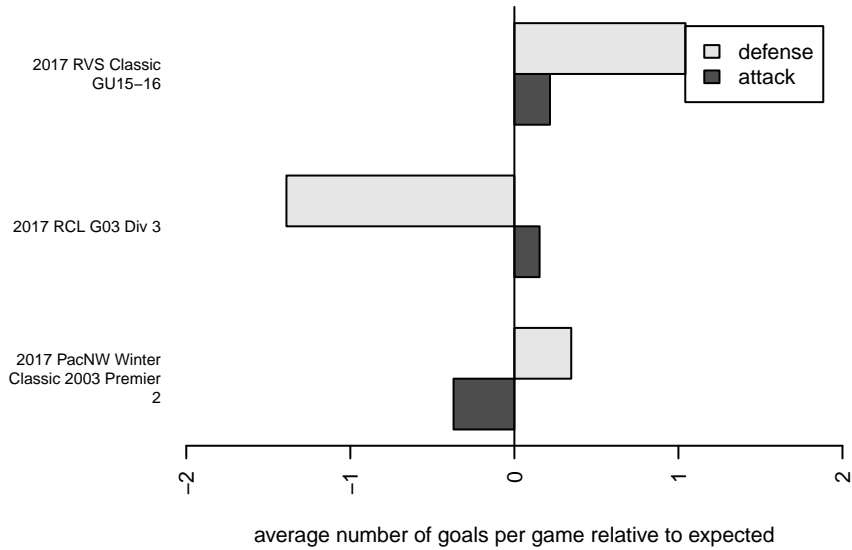

RV Slammers Orange G03

Rainier Valley Slammers
 Auburn, WA
 G03 total strength=1330
 attack=6.55 defense=6
 fall league = RCL G03 Div 3

alt names used:
 Rainier Valley Slammers
 Rainier Valley Slammers G03 Orange

Venues played:
 2017 RVS Classic GU15-16
 2017 RCL G03 Div 3
 2017 PacNW Winter Classic 2003 Premier 2

RV Slammers Orange G03
 Dots are actual minus expected GF (blue circles) and GA (red triangles).
 Blue line is smoothed change in attack strength. Red is smoothed change in defense strength.

**attack and defense variance (black dot)
relative to other teams
and top 10 in region**

**attack and defense rating
relative to others at age
and all opponents in last 13 months**

Performance relative to 13 month average