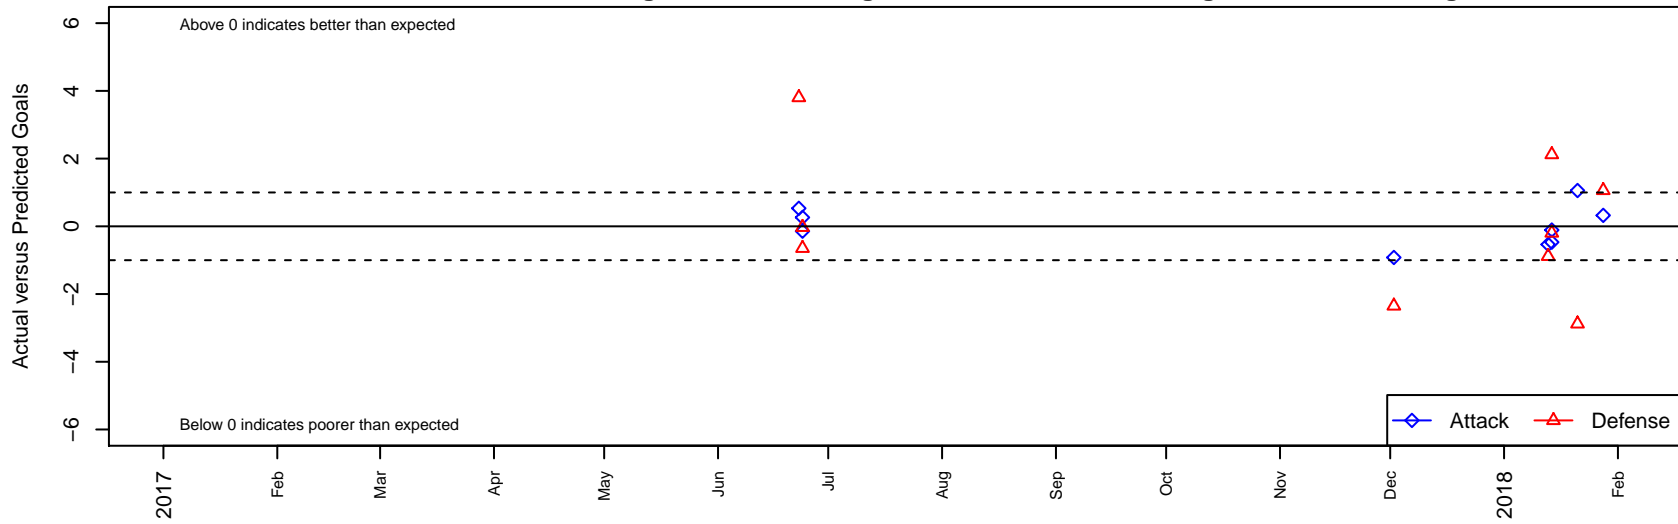

RV Slammers Orange G03

Rainier Valley Slammers
 Auburn, WA
 G03 total strength=1330
 attack=6.55 defense=6
 fall league = RCL G03 Div 3

alt names used:
 Rainier Valley Slammers
 Rainier Valley Slammers G03 Orange

Venues played:
 2017 RVS Classic GU15-16
 2017 RCL G03 Div 3
 2017 PacNW Winter Classic 2003 Premier 2

RV Slammers Orange G03
 Dots are actual minus expected GF (blue circles) and GA (red triangles).
 Blue line is smoothed change in attack strength. Red is smoothed change in defense strength.

**attack and defense variance (black dot)
relative to other teams
and top 10 in region**

**attack and defense rating
relative to others at age
and all opponents in last 13 months**

Performance relative to 13 month average