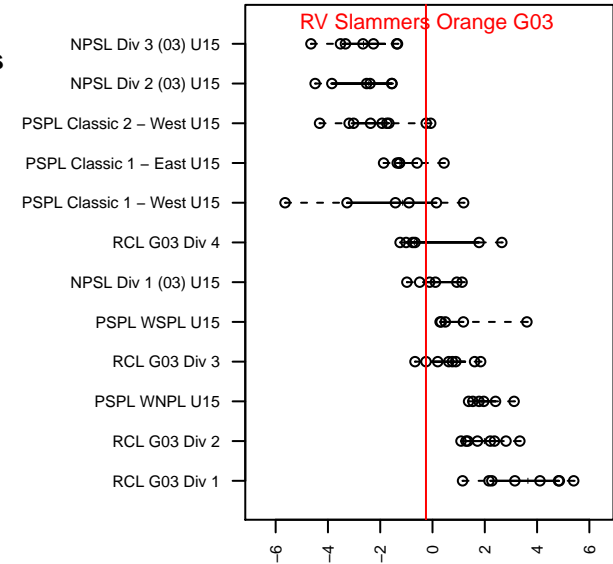

RV Slammers Orange G03

Rainier Valley Slammers
 Auburn, WA
 G03 total strength=1330
 attack=6.55 defense=6
 fall league = RCL G03 Div 3

alt names used:
 Rainier Valley Slammers
 Rainier Valley Slammers G03 Orange

Venues played:
 2017 RVS Classic GU15-16
 2017 RCL G03 Div 3
 2017 PacNW Winter Classic 2003 Premier 2

RV Slammers Orange G03
 Dots are actual minus expected GF (blue circles) and GA (red triangles).
 Blue line is smoothed change in attack strength. Red is smoothed change in defense strength.

**attack and defense variance (black dot)
relative to other teams
and top 10 in region**

**attack and defense rating
relative to others at age
and all opponents in last 13 months**

Performance relative to 13 month average